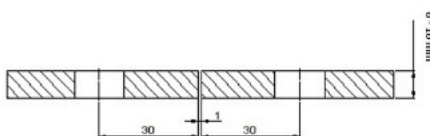

PRODUCT SHEET

Description:

Glass Clamp "Lima", 180DG, Black, Glass/Glass 122,4x60x20,5mm, 6-10mm Glass, Glass Mounted By $\varnothing$ 14mm Drilling, Hidden, Screws, Brass, Alu & SS-304 Material

Item number:

15.26.845-4

Units	Box	Carton	HS Code	Barcode
Pcs.			8302419000	 5704866519564

SISO A/S

Mileparken 11
DK-2740 Skovlunde
Denmark
VAT: 24786013

Phone +45 45 830 900

www.siso.dk
siso@siso.dk

Danske Bank
Nytorv Branch
Copenhagen
SWIFT: DABADKKK

Account no.
4180 3112 112936
IBAN Account
DK7230003112112936