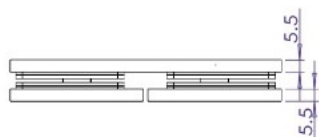

PRODUCT SHEET

Description:

Glass Clamp "Lima", 180DG, Black, Glass/Glass 122,4x60x20,5mm, 6-10mm Glass, Glass Mounted By $\varnothing$ 14mm Drilling, Hidden, Screws, Brass, Alu & SS-304 Material

Item number:

15.26.845-4

Units	Box	Carton	HS Code	Barcode
Pcs.			8302419000	 5704866519564

SISO A/S

Mileparken 11
DK-2740 Skovlunde
Denmark
VAT: 24786013

Phone +45 45 830 900

www.siso.dk
siso@siso.dk

Danske Bank
Nytorv Branch
Copenhagen
SWIFT: DABADKKK

Account no.
4180 3112 112936
IBAN Account
DK7230003112112936