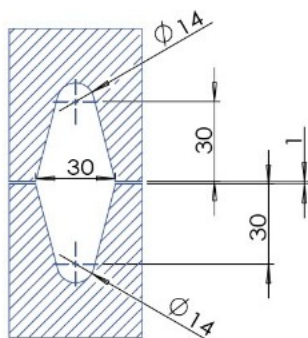

PRODUCT SHEET

Description:

Glass Clamp "Lima", 180DG, Black, Glass/Glass 122,4x60x20,5mm, 6-10mm Glass, Glass Mounted By $\varnothing$ 14mm Drilling, Hidden, Screws, Brass, Alu & SS-304 Material

Item number:

15.26.845-4

Units	Box	Carton	HS Code	Barcode
Pcs.			8302419000	 5704866519564

SISO A/S

Mileparken 11
DK-2740 Skovlunde
Denmark
VAT: 24786013

Phone +45 45 830 900

www.siso.dk
siso@siso.dk

Danske Bank
Nytorv Branch
Copenhagen
SWIFT: DABADKKK

Account no.
4180 3112 112936
IBAN Account
DK7230003112112936